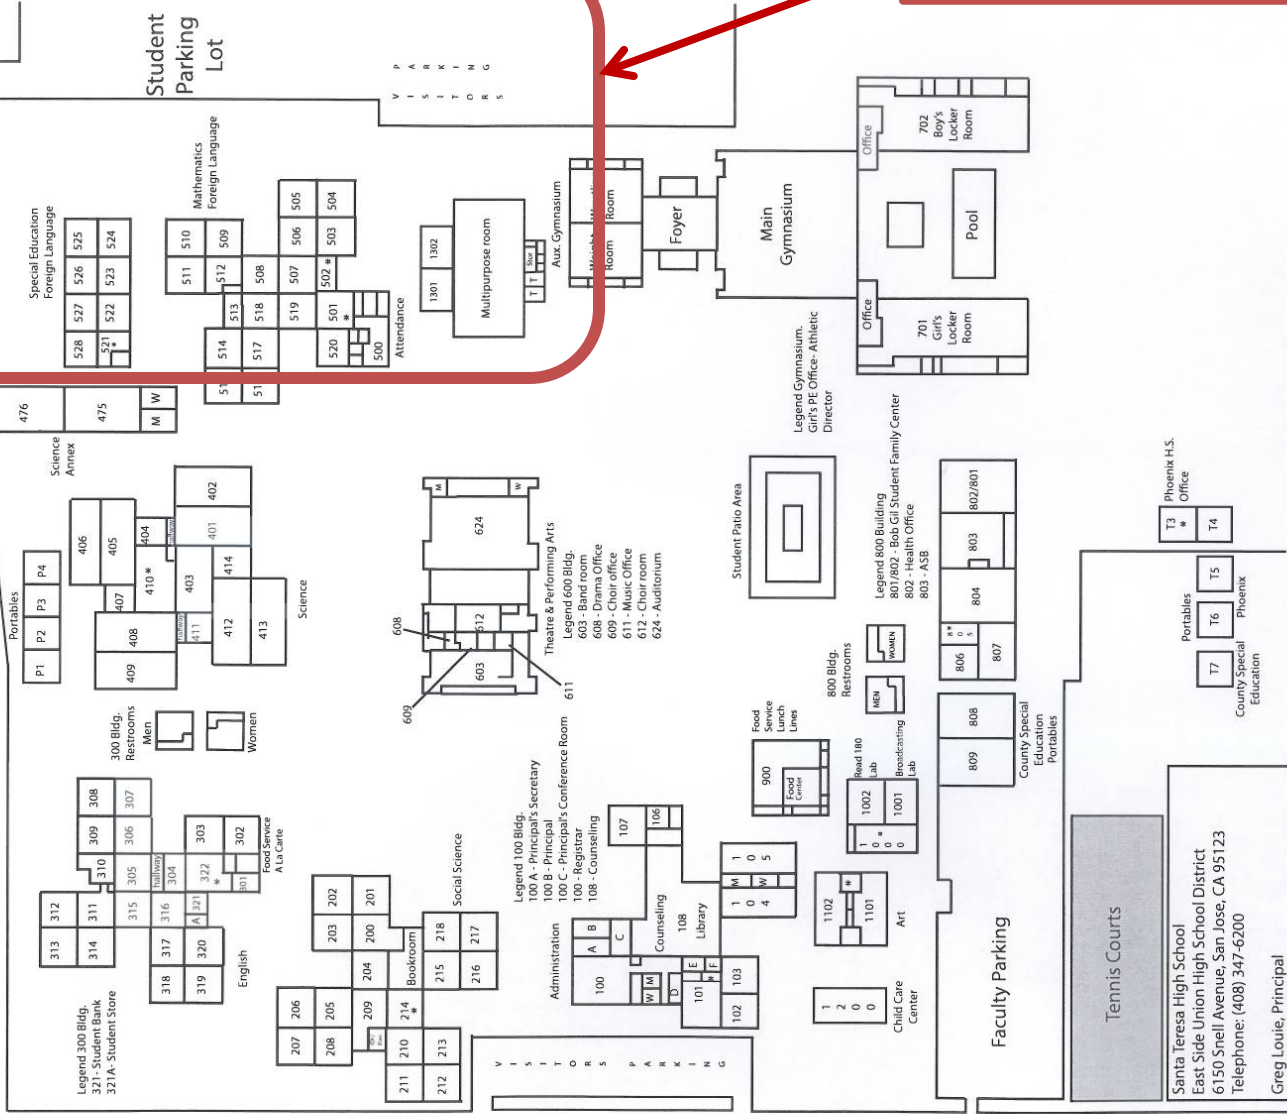

SANTA TERESA HIGH SCHOOL

SANTA TERESA BLVD.

Enlarged on next page

Santa Teresa High School
 East Side Union High School District
 6150 Snell Avenue, San Jose, CA 95123
 Telephone: (408) 347-6200

Greg Louie, Principal
 Ginny Davis, Associate Principal
 Jesus Marron, Associate Principal
 * = Department Office

Revised 06/03/13

File Name: ST Map 7-25-08

Santa Teresa Blvd
Turn at first entrance on your right

OL

Special Education
Foreign Language

528	527	526	525
521*	522	523	524

Snell Ave

Student
Parking
Lot

Mathematics
Foreign Language

514	511	510
517	512	509
518	508	

Park around here, when you can see
Room numbers 505 and 504

505	504
506	503

P
A
R
K
I
N
G

V
I
S
I
T
O
R
S

Attendance

519	507	502*
501*	506	503
500		